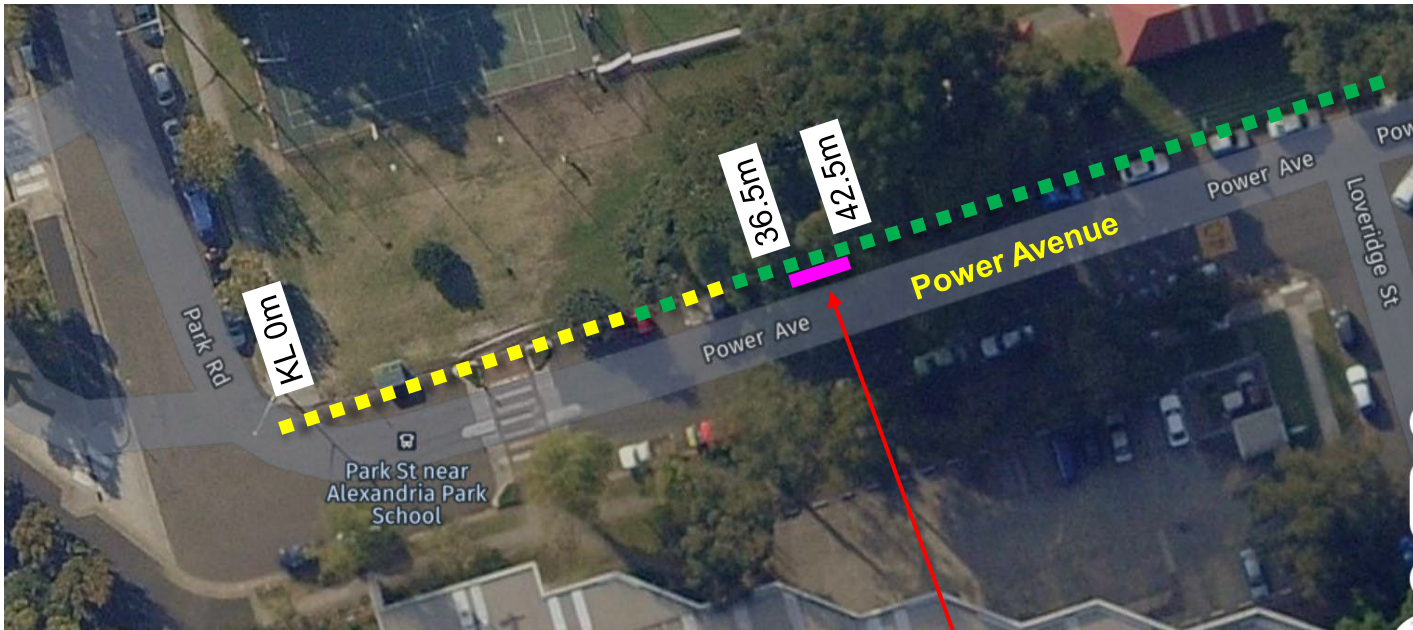

Power Avenue, Alexandria Proposed parking changes

Source: Google

Existing

-  "No Stopping"
-  Unrestricted Parking

Proposed

-  "No Parking 8am-5pm Mon-Fri Authorised NSW Health Service Vehicles Excepted"